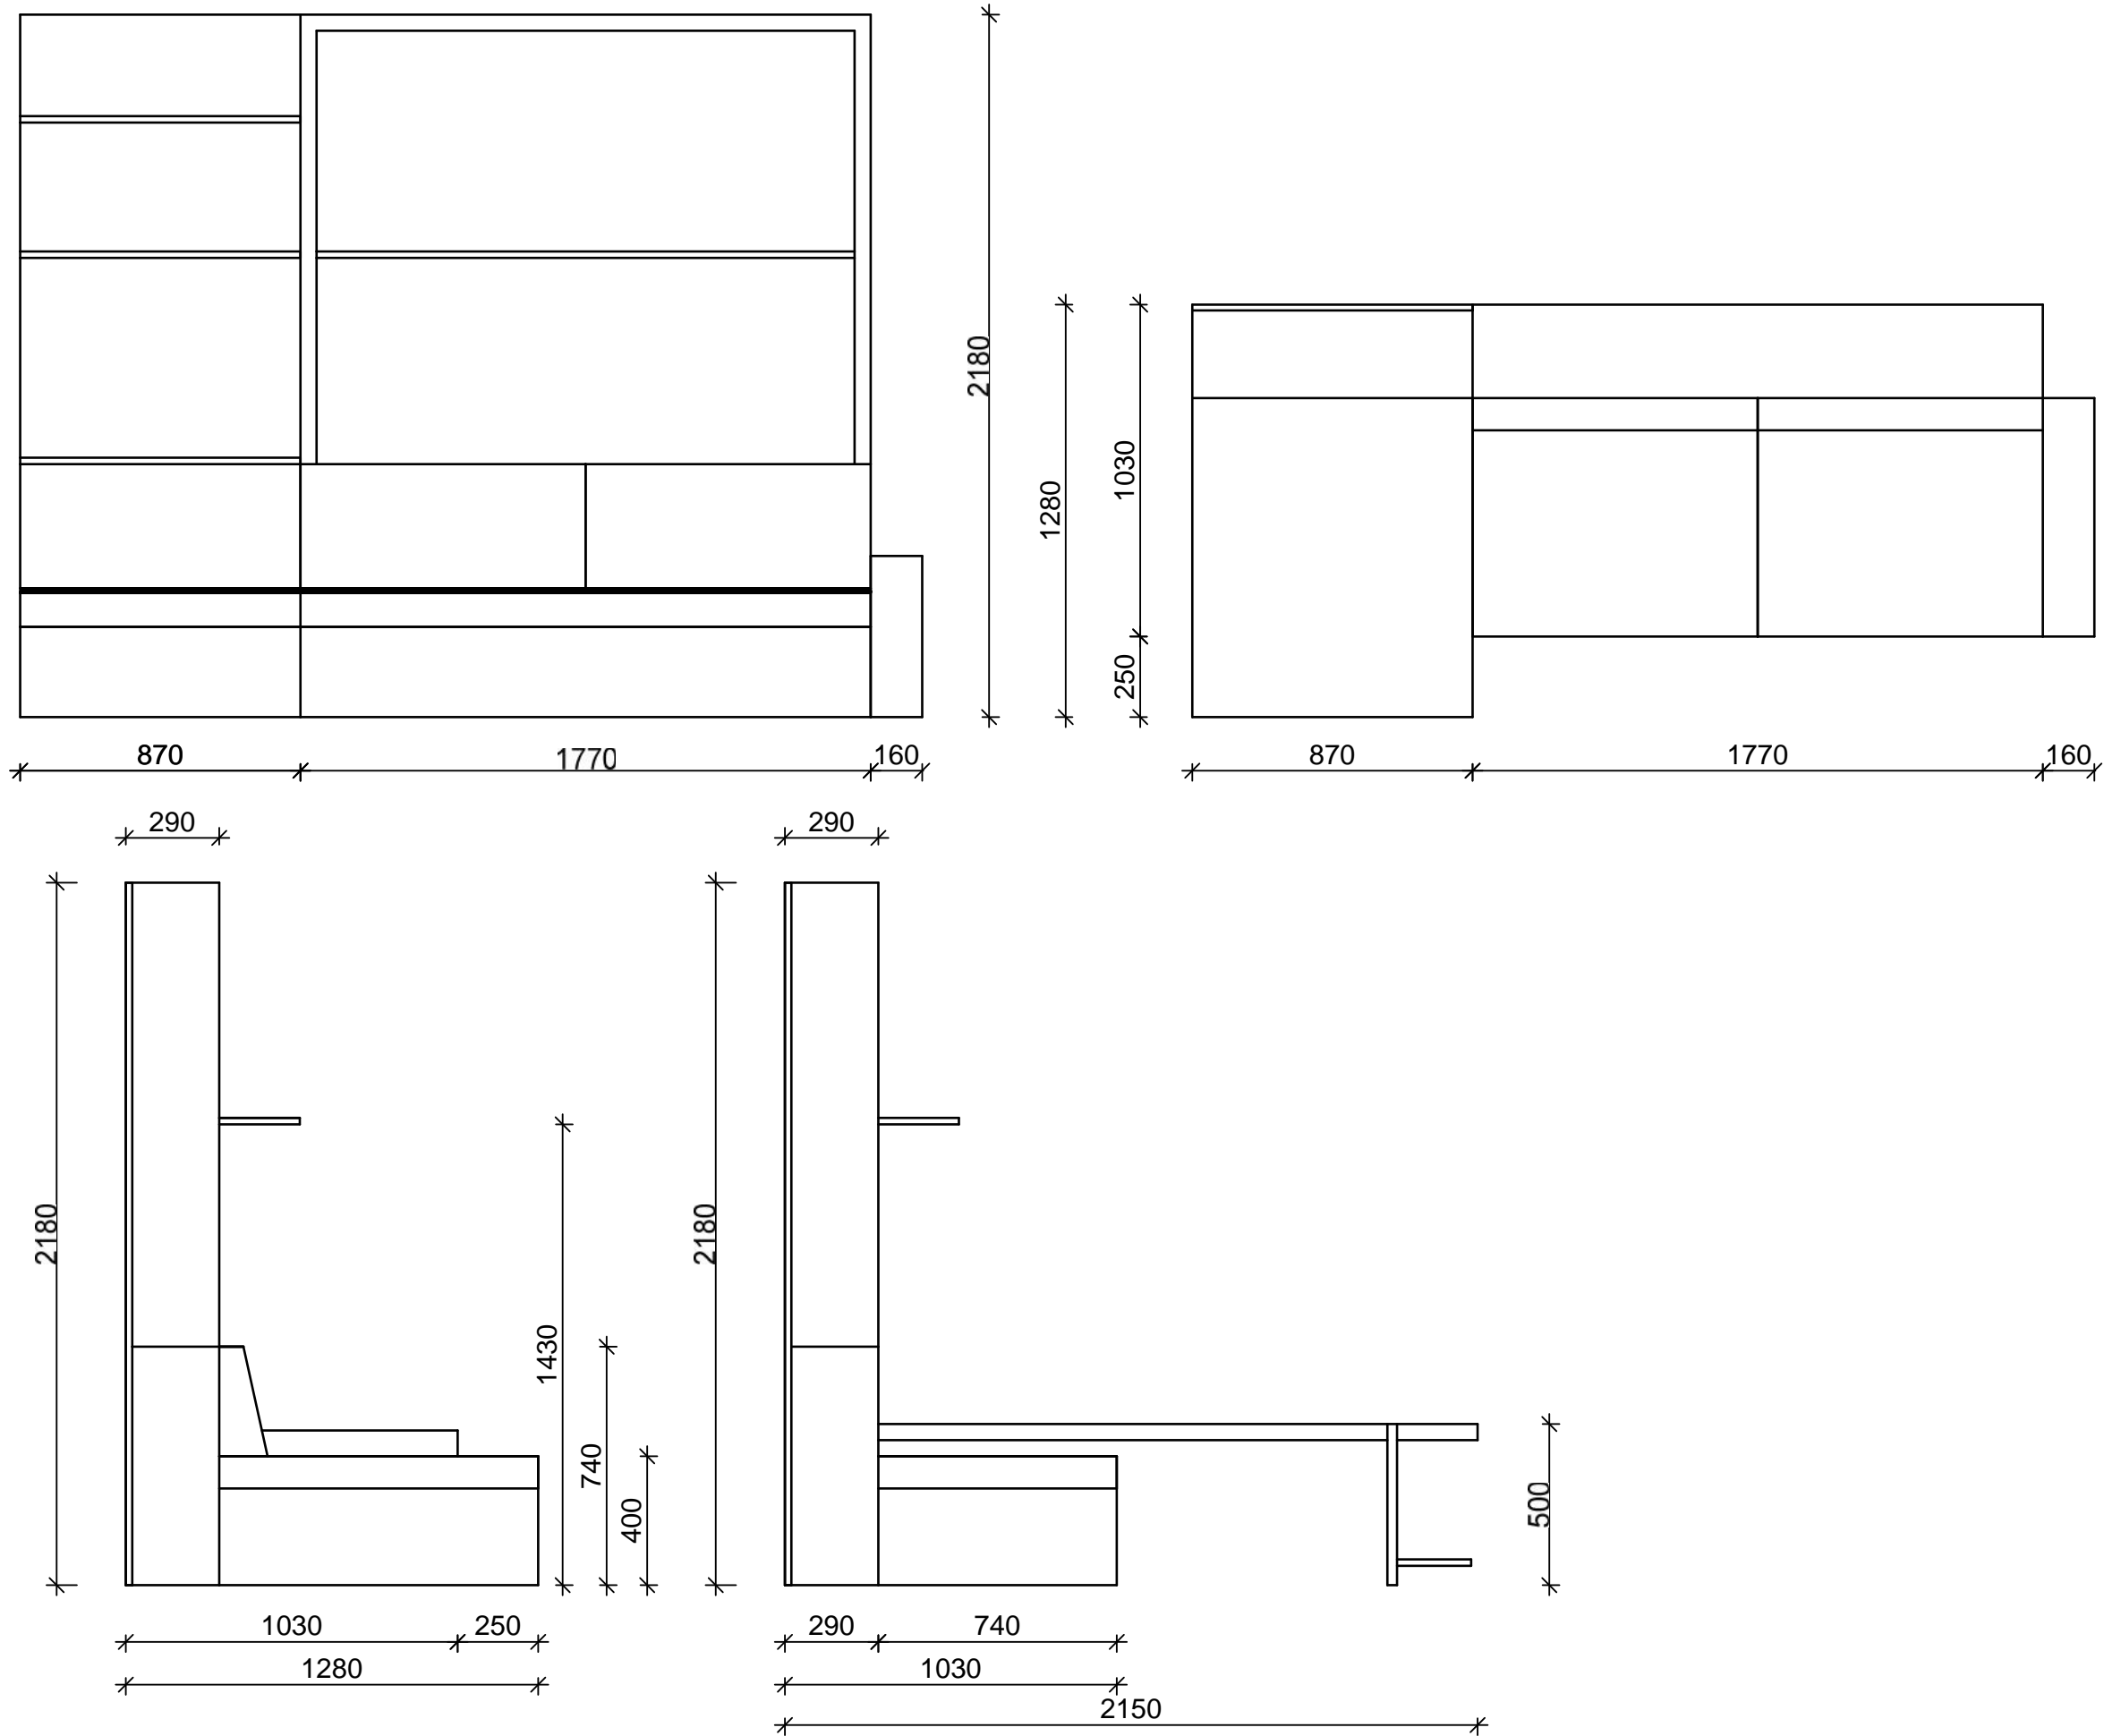

QUEEN - DILE EVOLUTION - BOX SIDE

* Measurements are subject to change without notice.
Please check with Interfar if critical dimensions are required.