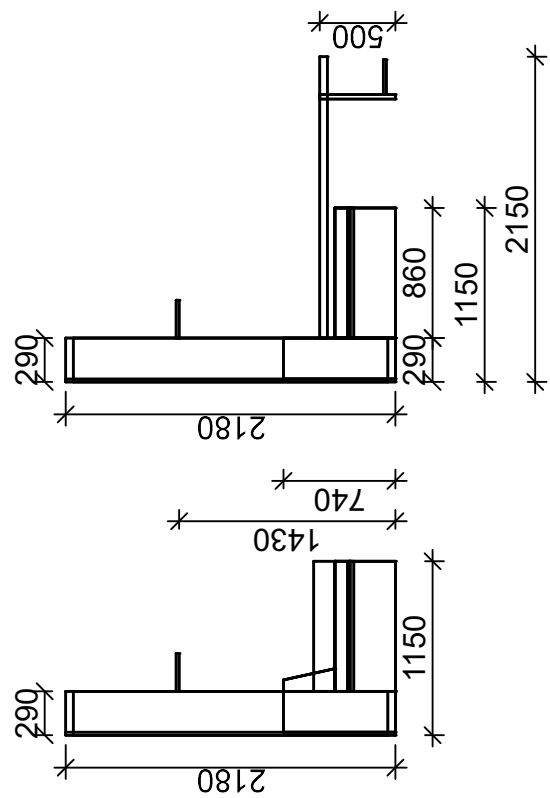

GHOST BASIC DOUBLE

GHOST CHAISE LOUNGE DOUBLE

* Measurements are subject to change without notice.
Please check with Interfar if critical dimensions are required.