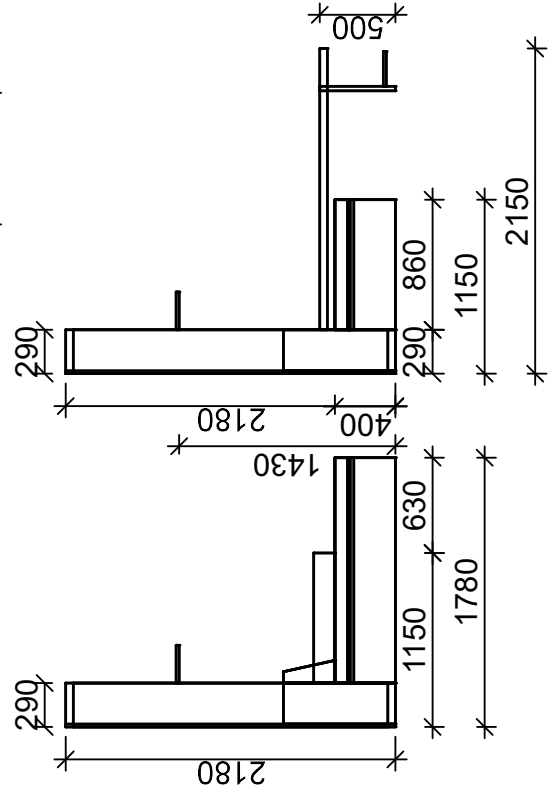

GHOST BASIC DOUBLE

GHOST CHAISE LOUNGE DOUBLE

* Measurements are subject to change without notice.
Please check with Interfar if critical dimensions are required.