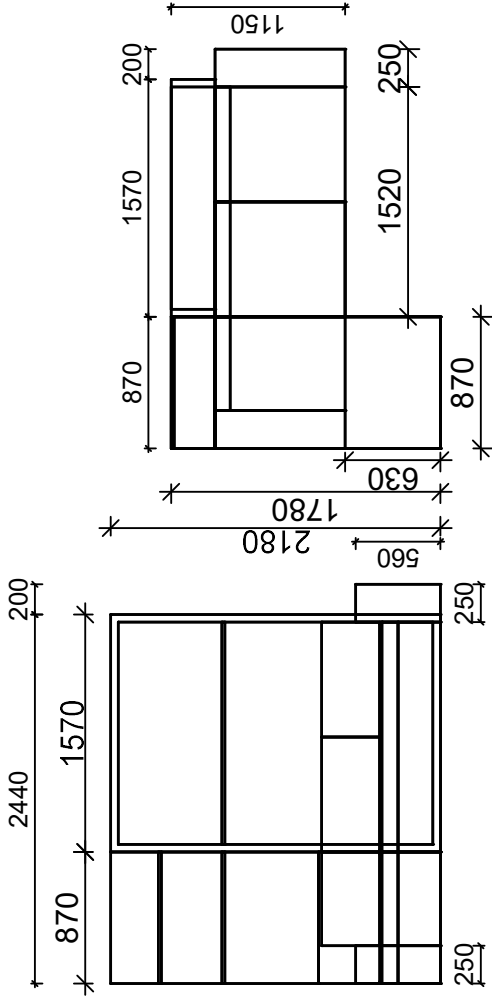

GHOST BASIC DOUBLE

GHOST CHAISE LOUNGE DOUBLE

* Measurements are subject to change without notice.
Please check with Interfar if critical dimensions are required.