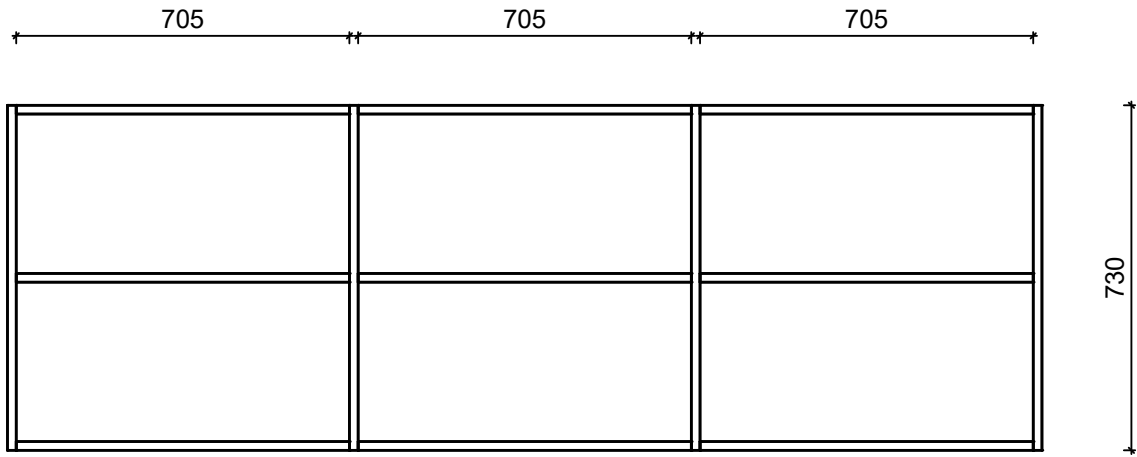

ABE BASIC - KING SINGLE HORIZONTAL OVERHEAD SHELVING

ABE MAXI - QUEEN HORIZONTAL OVERHEAD SHELVING

* Measurements are subject to change without notice.
Please check with Interfar if critical dimensions are required.