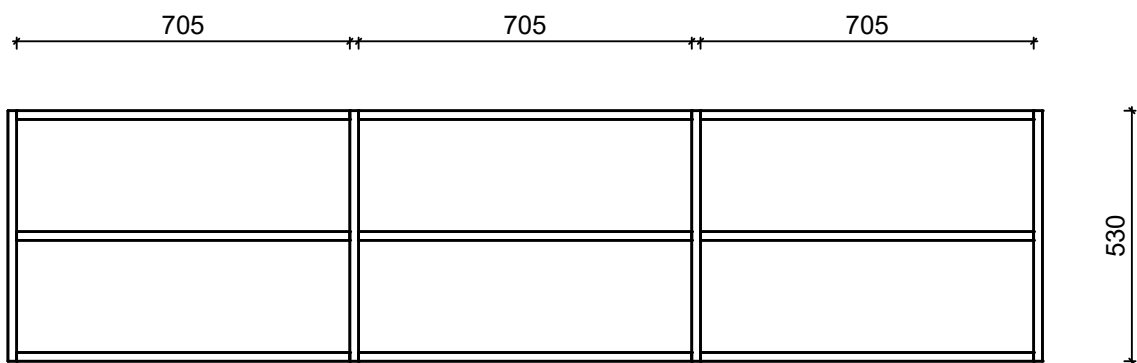

ABE BASIC - KING SINGLE HORIZONTAL OVERHEAD SHELVING

ABE MAXI - QUEEN HORIZONTAL OVERHEAD SHELVING

* Measurements are subject to change without notice.
Please check with Interfar if critical dimensions are required.