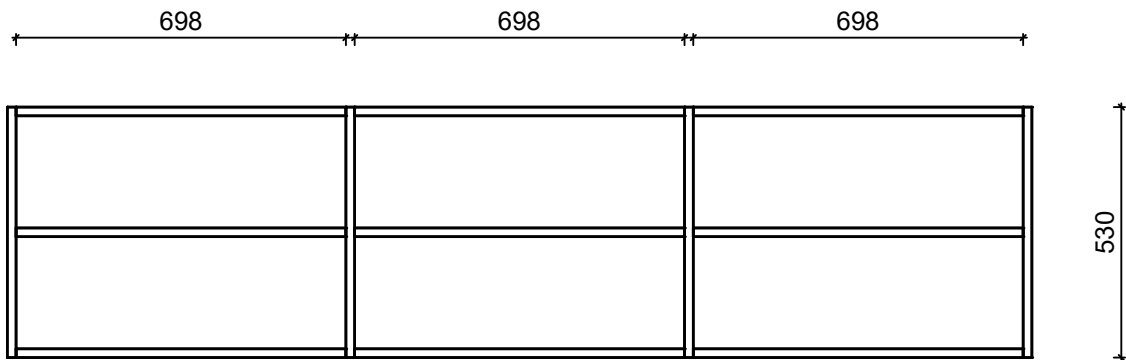

DOUBLE DOTTO OVERHEAD SHELVING

QUEEN DOTTO OVERHEAD SHELVING

* Measurements are subject to change without notice.
Please check with Interfar if critical dimensions are required.