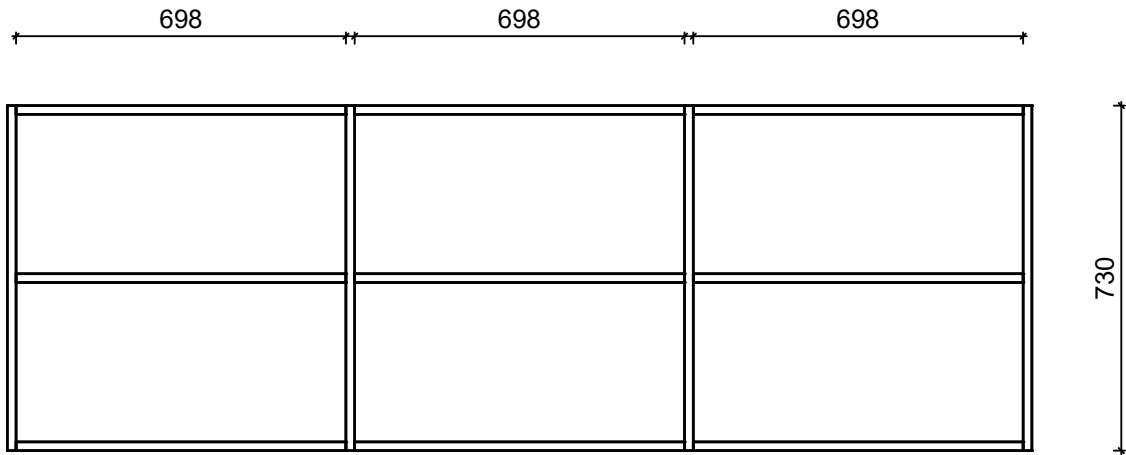

DOUBLE DOTTO OVERHEAD SHELVING

QUEEN DOTTO OVERHEAD SHELVING

* Measurements are subject to change without notice.
Please check with Interfar if critical dimensions are required.