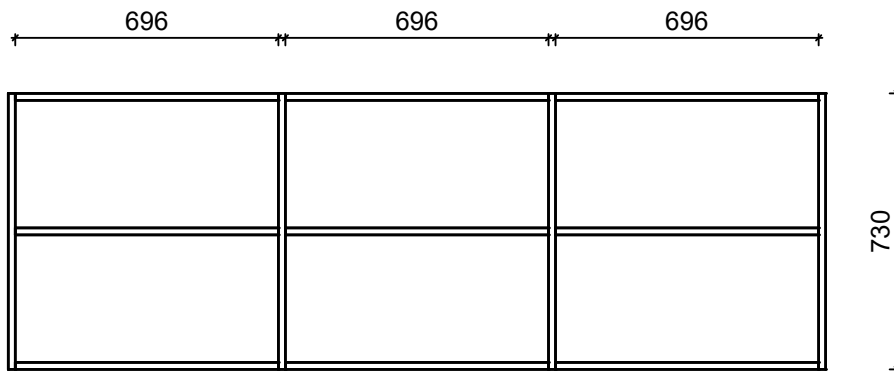

FLAT SINGLE - HORIZONTAL OVERHEAD SHELVING

FLAT DOUBLE - HORIZONTAL OVERHEAD SHELVING

FLAT QUEEN - HORIZONTAL OVERHEAD SHELVING

* Measurements are subject to change without notice.
Please check with Interfar if critical dimensions are required.