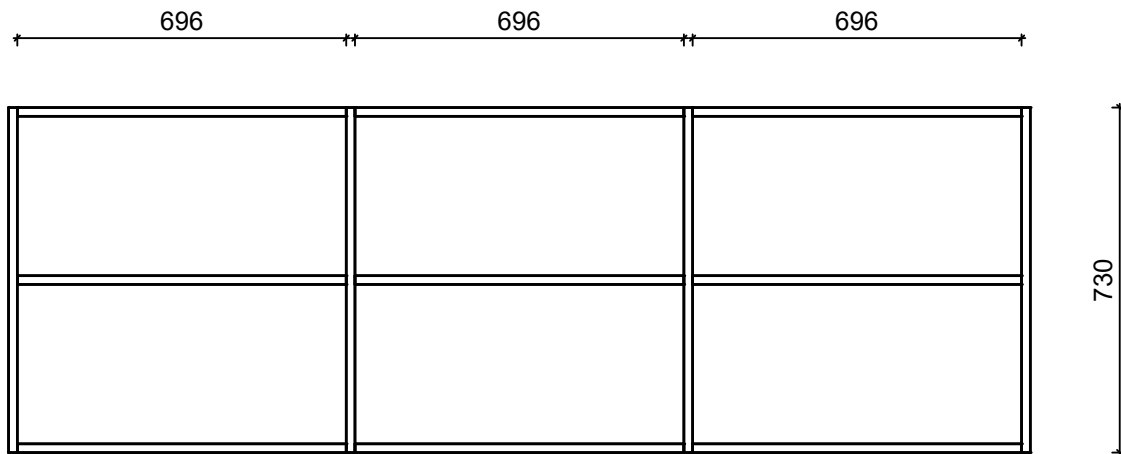

DOUBLE HOUDINI HORIZONTAL OVERHEAD SHELVING

QUEEN HOUDINI HORIZONTAL OVERHEAD SHELVING

*Measurements are subject to change without notice.
Please check with Interfar if critical dimensions are required.