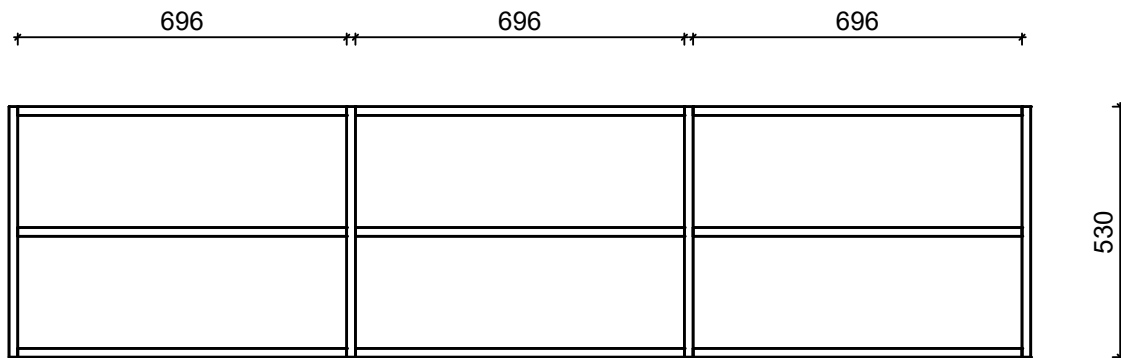

DOUBLE HOUDINI HORIZONTAL OVERHEAD SHELVING

QUEEN HOUDINI HORIZONTAL OVERHEAD SHELVING

*Measurements are subject to change without notice.
Please check with Interfar if critical dimensions are required.