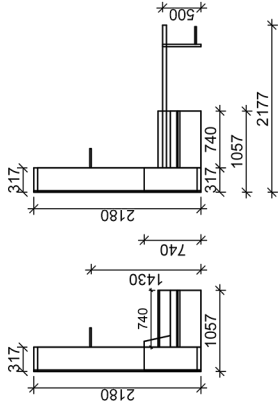

GHOST BASIC DOUBLE

GHOST CHAISE LOUNGE DOUBLE

* Measurements are subject to change without notice.
Please check with Interfar if critical dimensions are required.