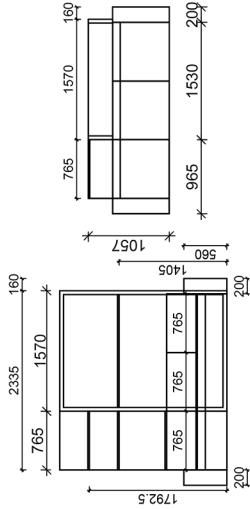

GHOST BASIC DOUBLE

GHOST CHAISE LOUNGE DOUBLE

* Measurements are subject to change without notice.
Please check with Interfar if critical dimensions are required.