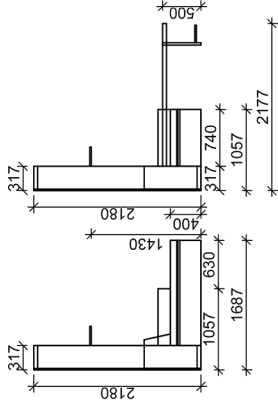

GHOST BASIC DOUBLE

GHOST CHAISE LOUNGE DOUBLE

* Measurements are subject to change without notice.
Please check with Interfar if critical dimensions are required.