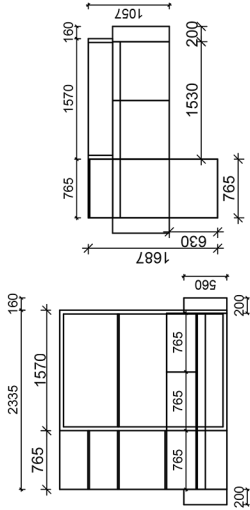

GHOST BASIC DOUBLE

GHOST CHAISE LOUNGE DOUBLE

* Measurements are subject to change without notice.
Please check with Interfar if critical dimensions are required.