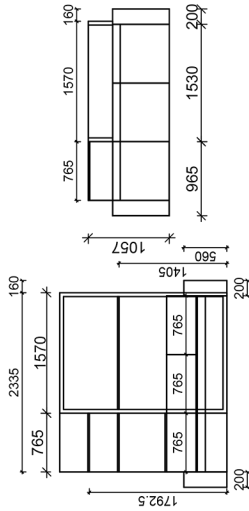

GHOST BASIC DOUBLE

GHOST CHAISE LOUNGE DOUBLE

* Measurements are subject to change without notice.
Please check with Interfar if critical dimensions are required.