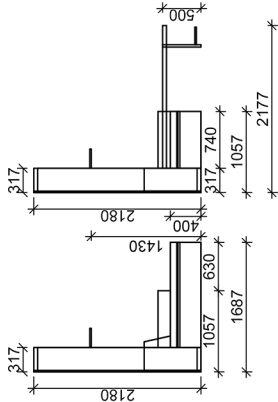

GHOST BASIC DOUBLE

GHOST CHAISE LOUNGE DOUBLE

* Measurements are subject to change without notice.
Please check with Interfar if critical dimensions are required.