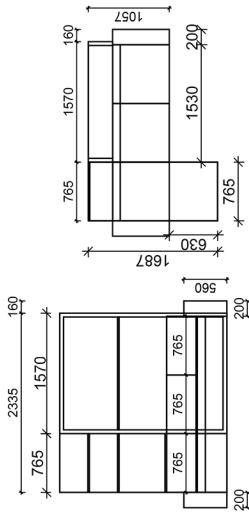

GHOST BASIC DOUBLE

GHOST CHAISE LOUNGE DOUBLE

* Measurements are subject to change without notice.
Please check with Interfar if critical dimensions are required.