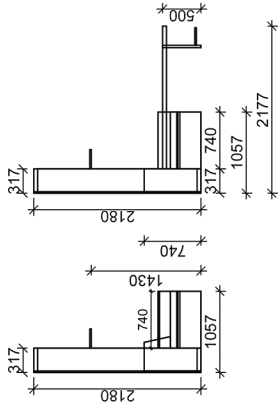

GHOST BASIC DOUBLE

GHOST CHAISE LOUNGE DOUBLE

* Measurements are subject to change without notice.
Please check with Interfar if critical dimensions are required.