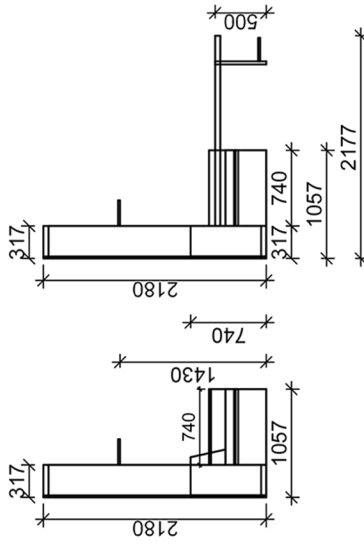

GHOST BASIC DOUBLE

GHOST CHAISE LOUNGE DOUBLE

* Measurements are subject to change without notice.
Please check with Interfar if critical dimensions are required.