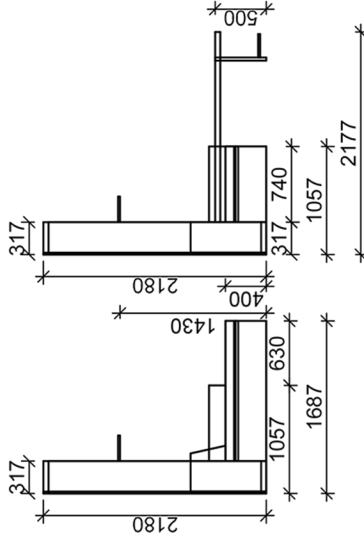

GHOST BASIC DOUBLE

GHOST CHAISE LOUNGE DOUBLE

* Measurements are subject to change without notice.
Please check with Interfar if critical dimensions are required.