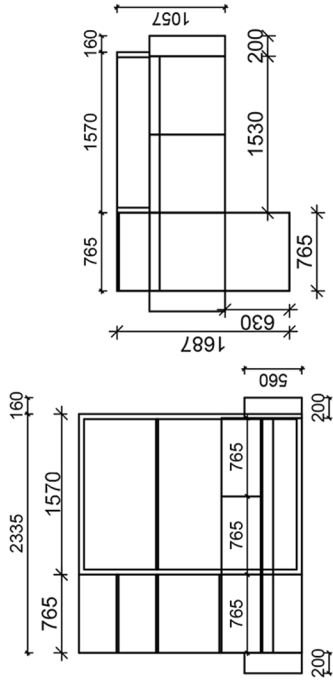

GHOST BASIC DOUBLE

GHOST CHAISE LOUNGE DOUBLE

* Measurements are subject to change without notice.
Please check with Interfar if critical dimensions are required.