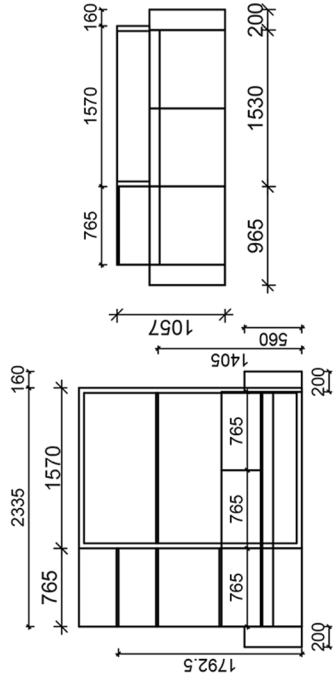

GHOST BASIC DOUBLE

GHOST CHAISE LOUNGE DOUBLE

* Measurements are subject to change without notice.
Please check with Interfar if critical dimensions are required.