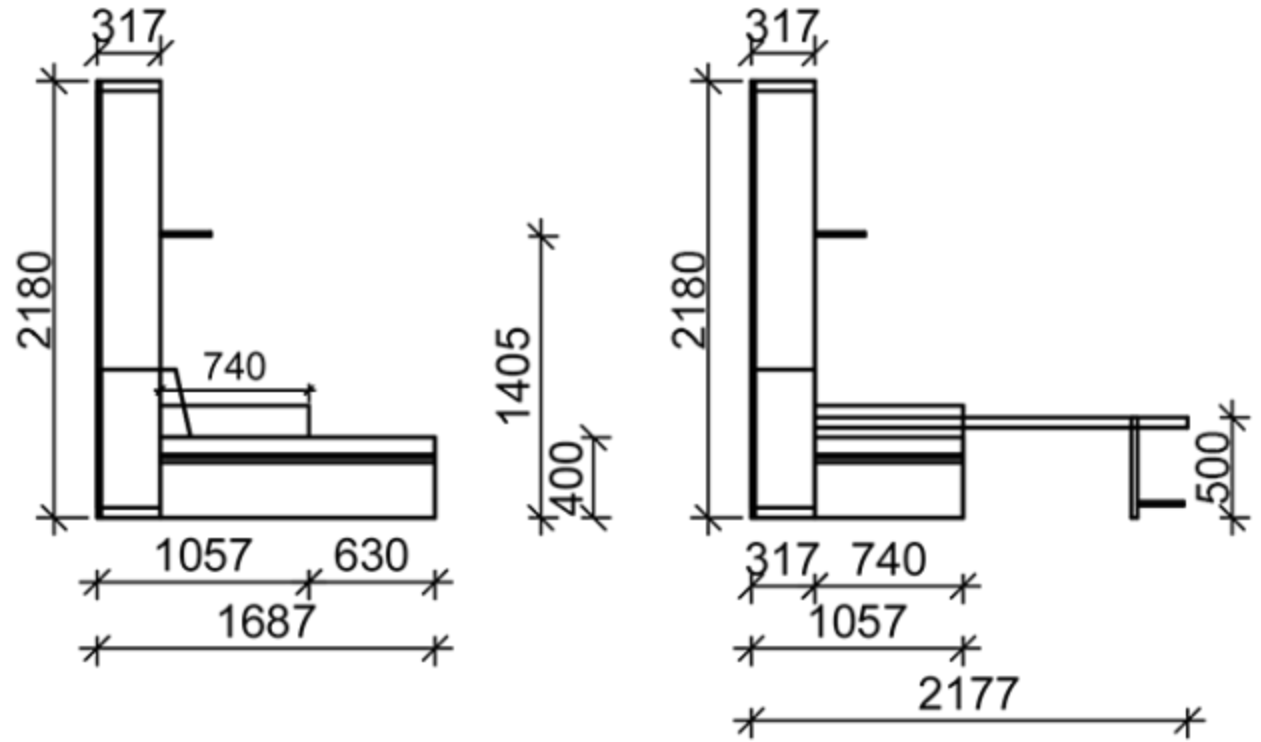

## GHOST BASIC QUEEN

## GHOST CHAISE LOUNGE QUEEN

\* Measurements are subject to change without notice.  
Please check with Interfar if critical dimensions are required.