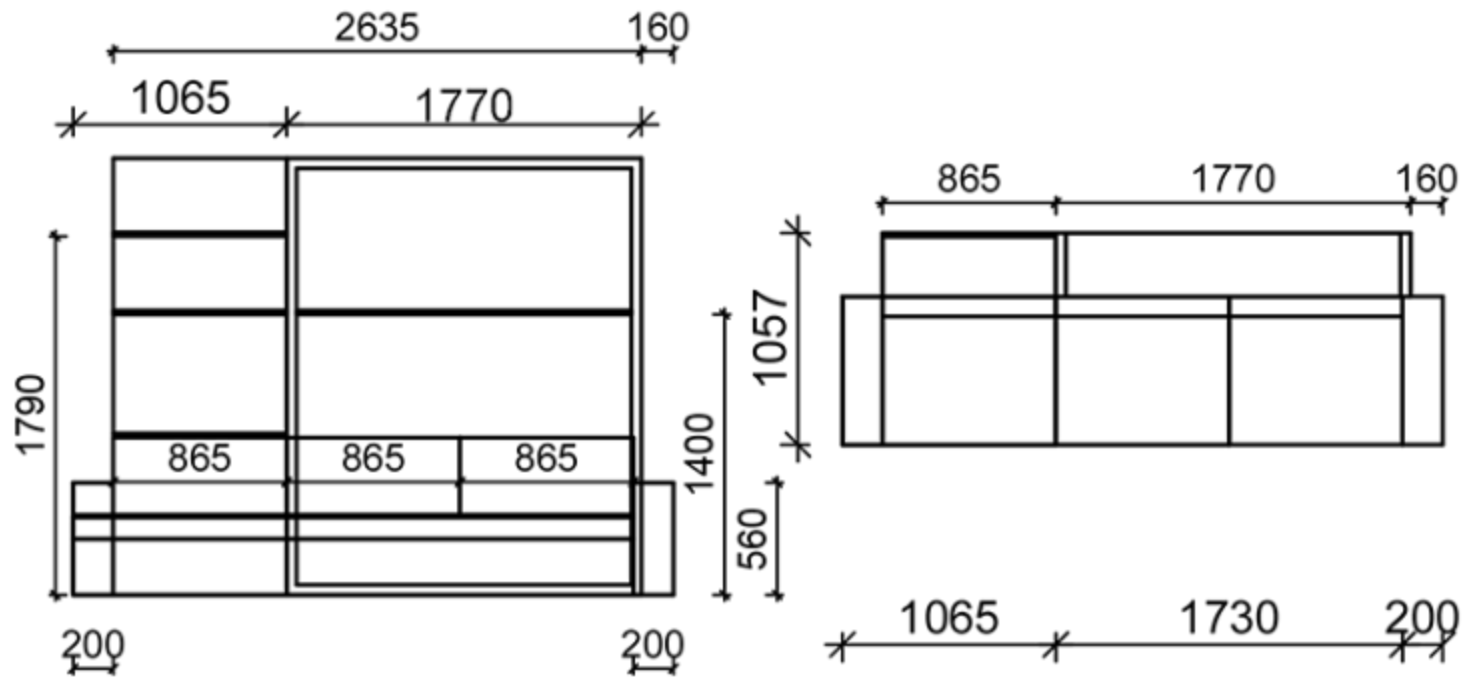

## GHOST BASIC QUEEN

## GHOST CHAISE LOUNGE QUEEN

\* Measurements are subject to change without notice.  
Please check with Interfar if critical dimensions are required.