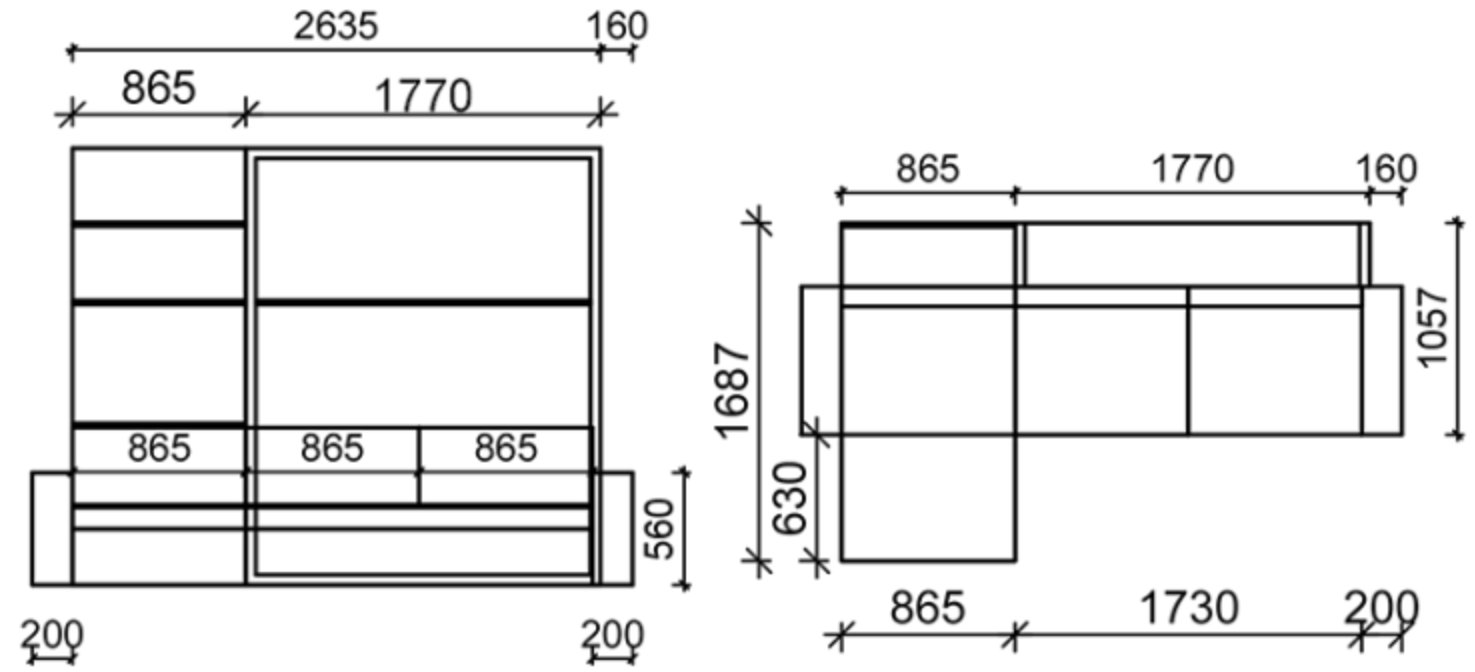

## GHOST BASIC QUEEN

## GHOST CHAISE LOUNGE QUEEN

\* Measurements are subject to change without notice.  
Please check with Interfar if critical dimensions are required.