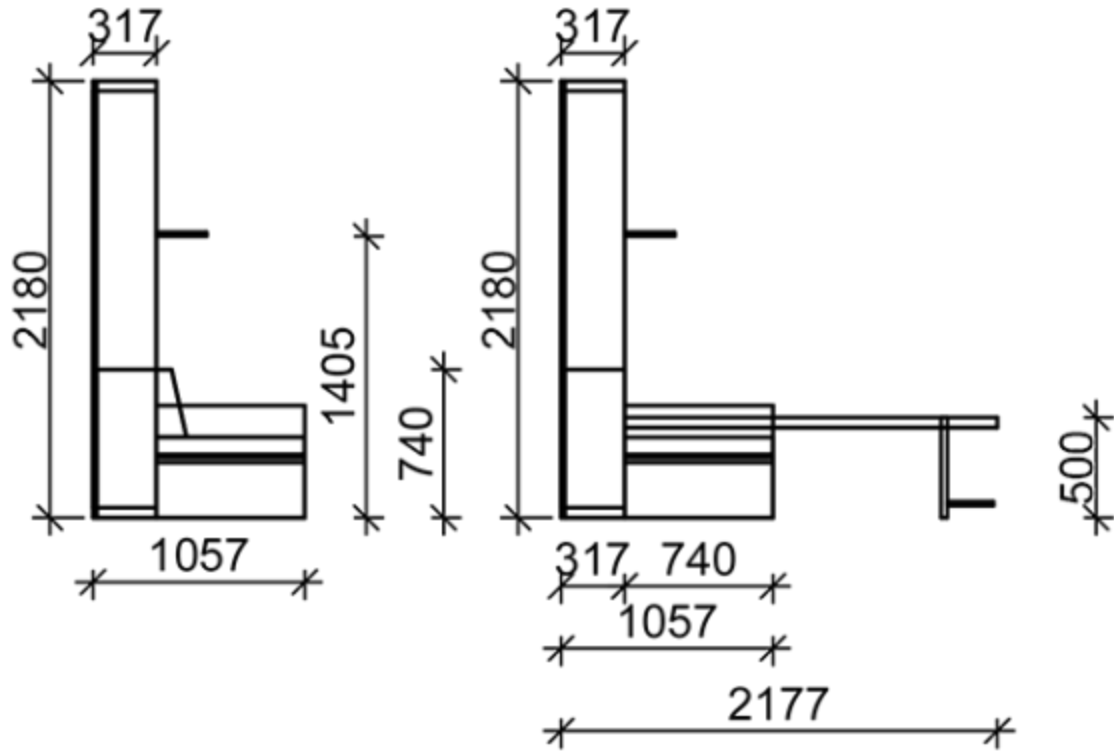

## GHOST BASIC QUEEN

## GHOST CHAISE LOUNGE QUEEN

\* Measurements are subject to change without notice.  
Please check with Interfar if critical dimensions are required.