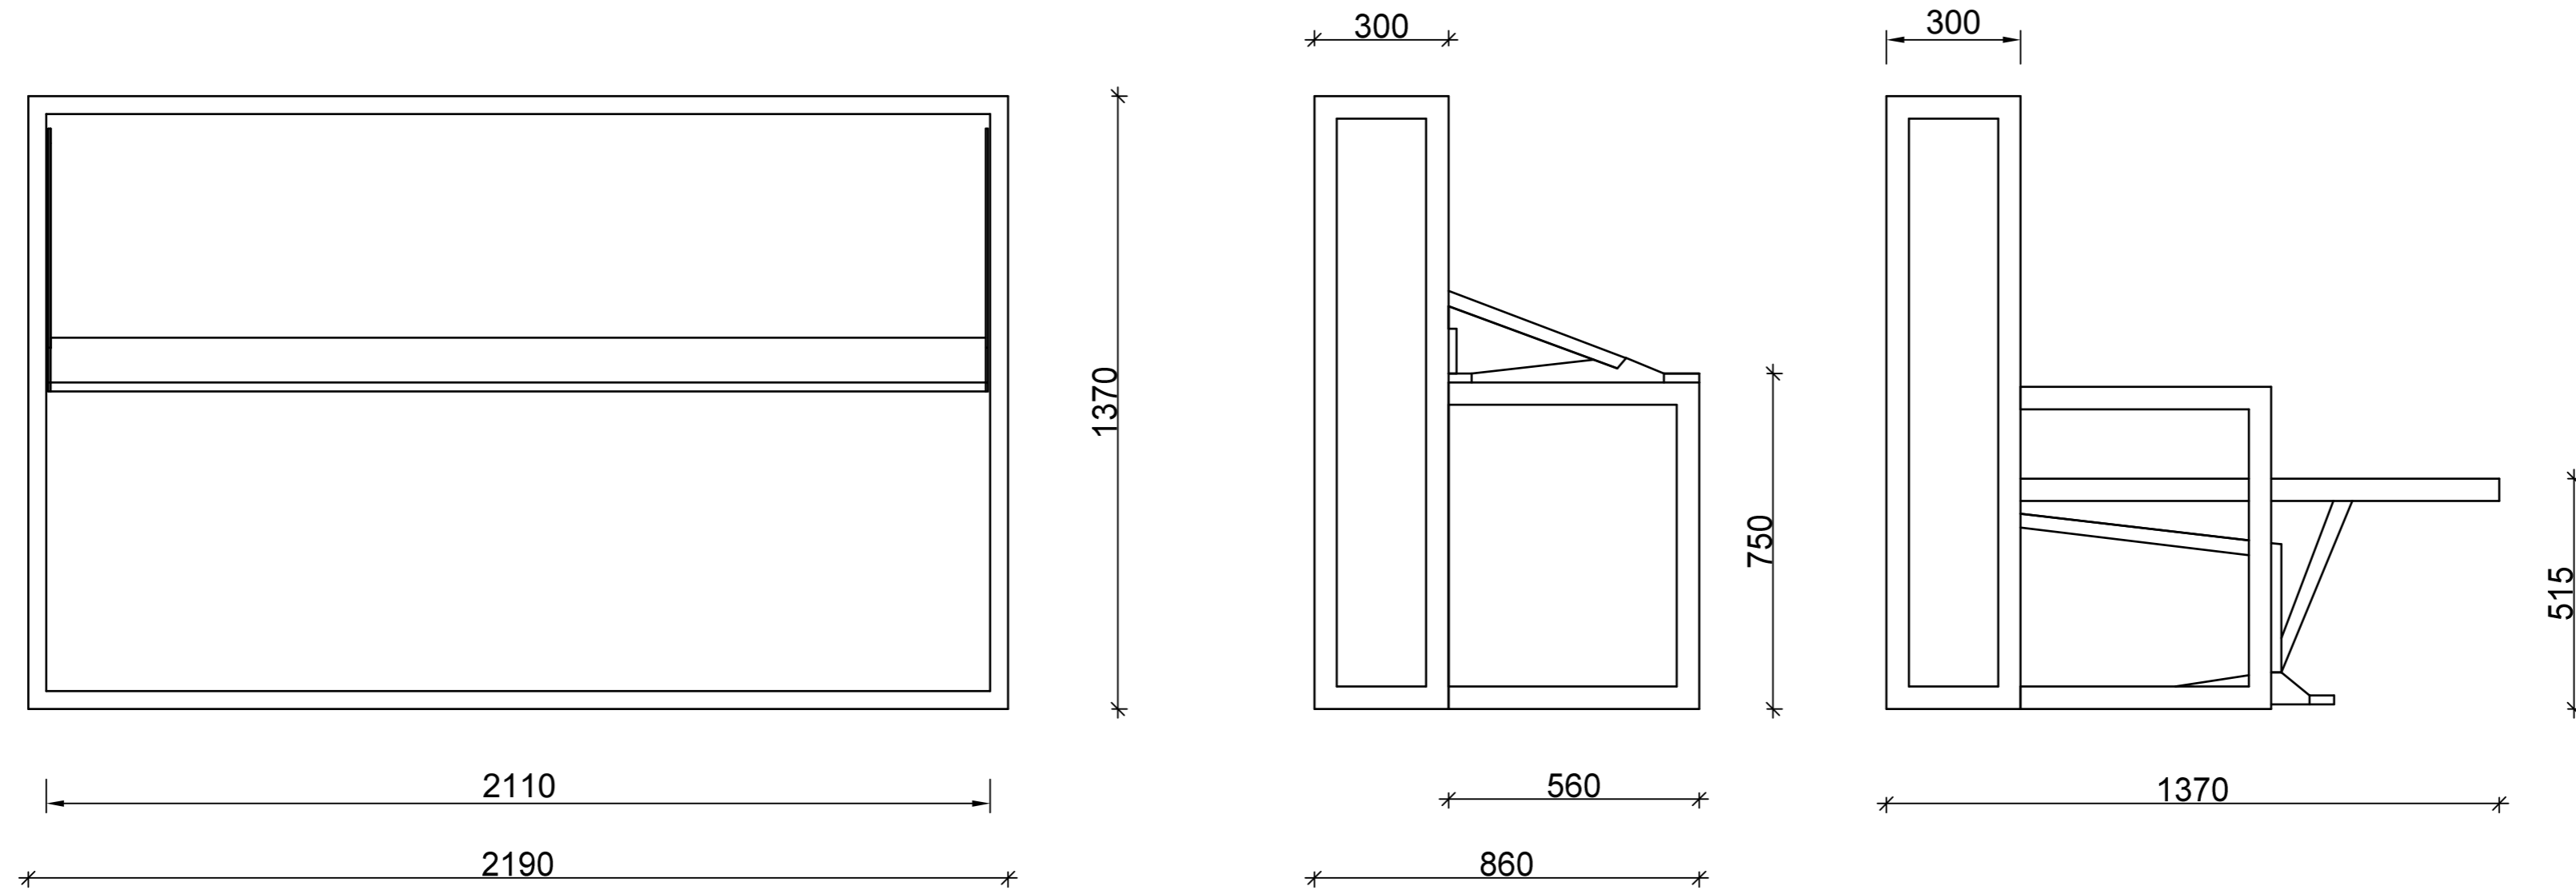

ABE BASIC - KING SINGLE HORIZONTAL

* Measurements are subject to change without notice.
Please check with Interfar if critical dimensions are required.

ABE MAXI - QUEEN HORIZONTAL

* Measurements are subject to change without notice.
Please check with Interfar if critical dimensions are required.