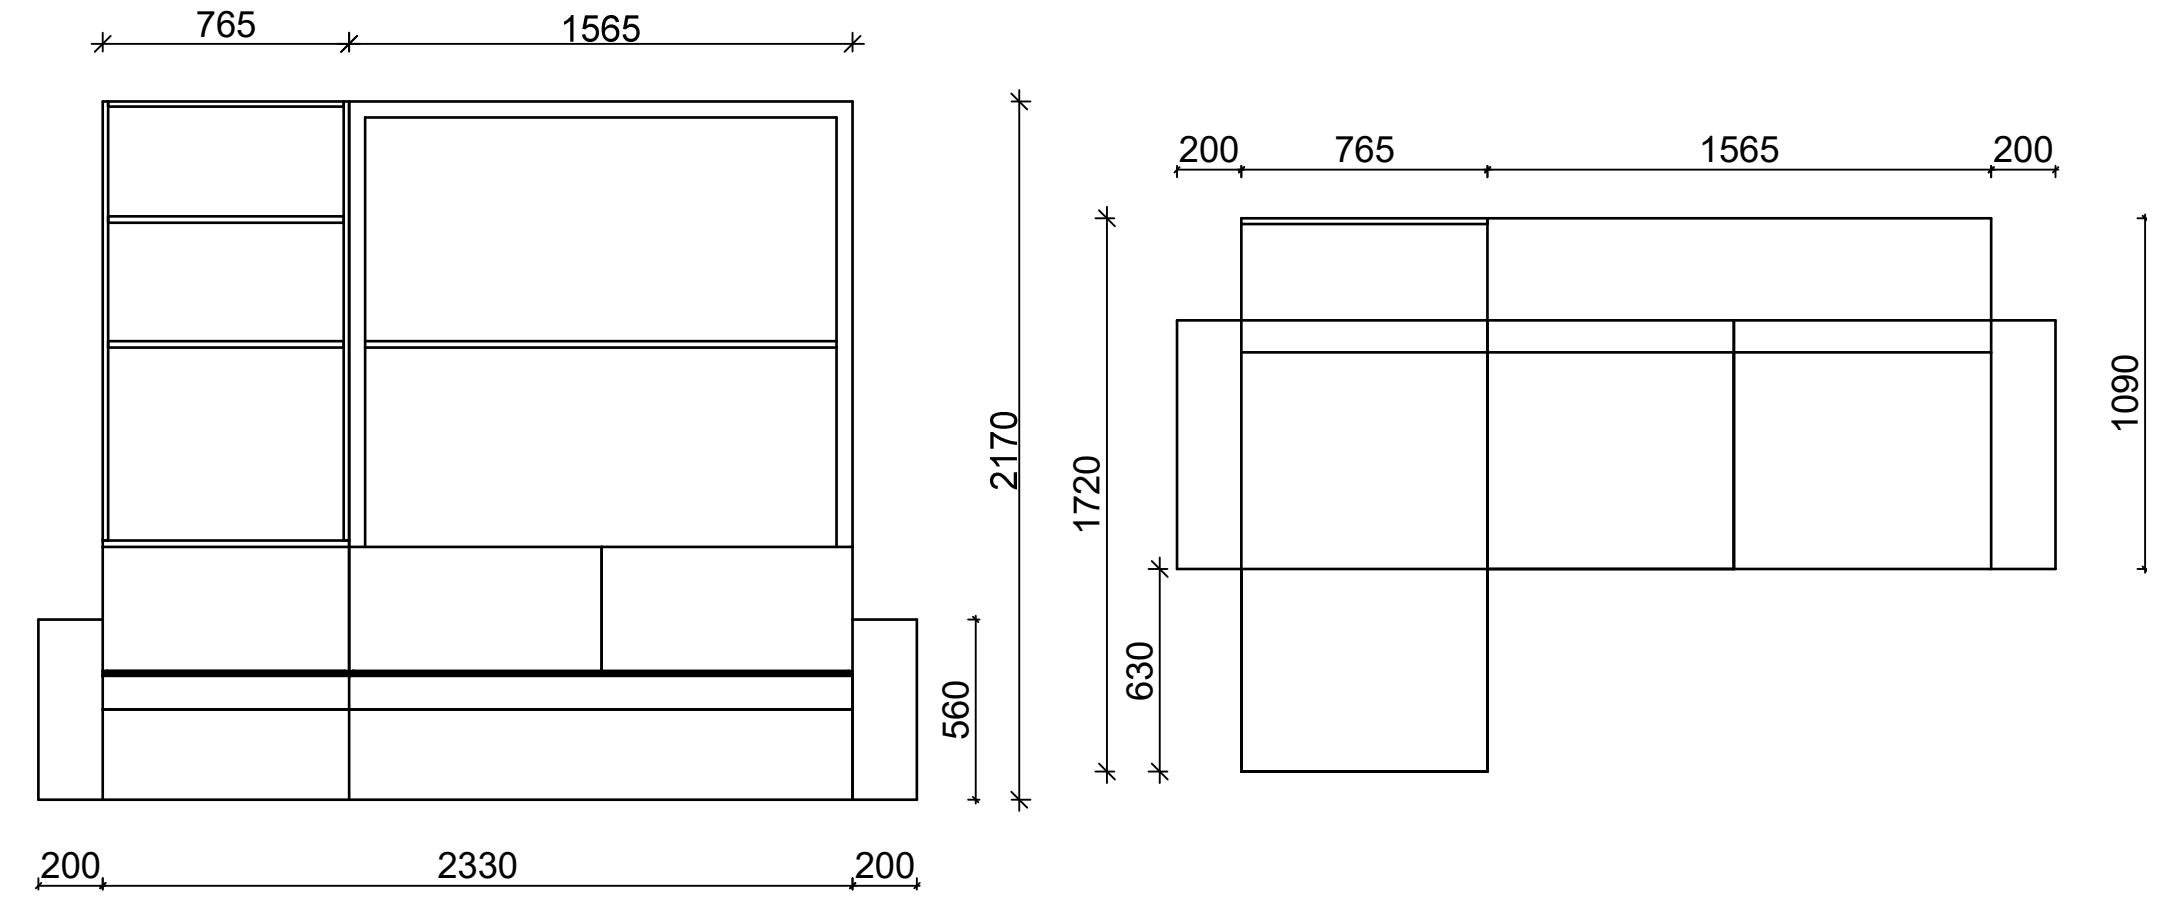

GHOST BASIC DOUBLE

GHOST CHAISE LOUNGE DOUBLE

* Measurements are subject to change without notice.
Please check with Interfar if critical dimensions are required.