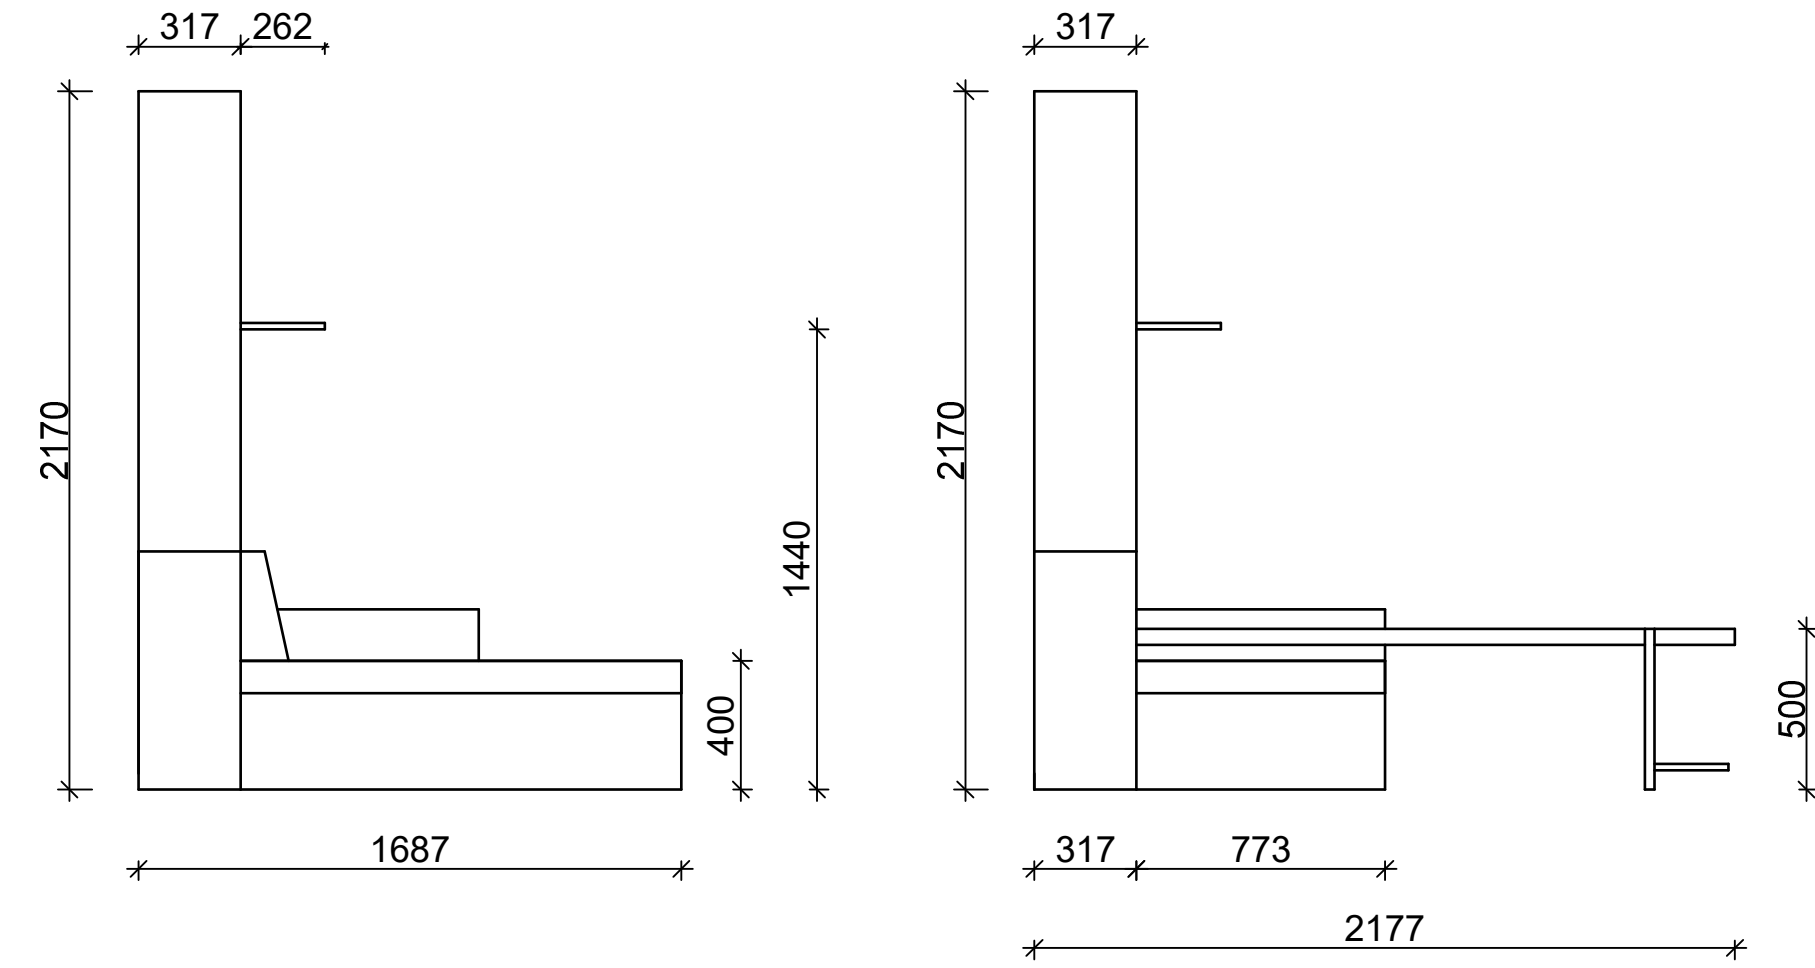

GHOST BASIC DOUBLE

GHOST CHAISE LOUNGE DOUBLE

* Measurements are subject to change without notice.
Please check with Interfar if critical dimensions are required.