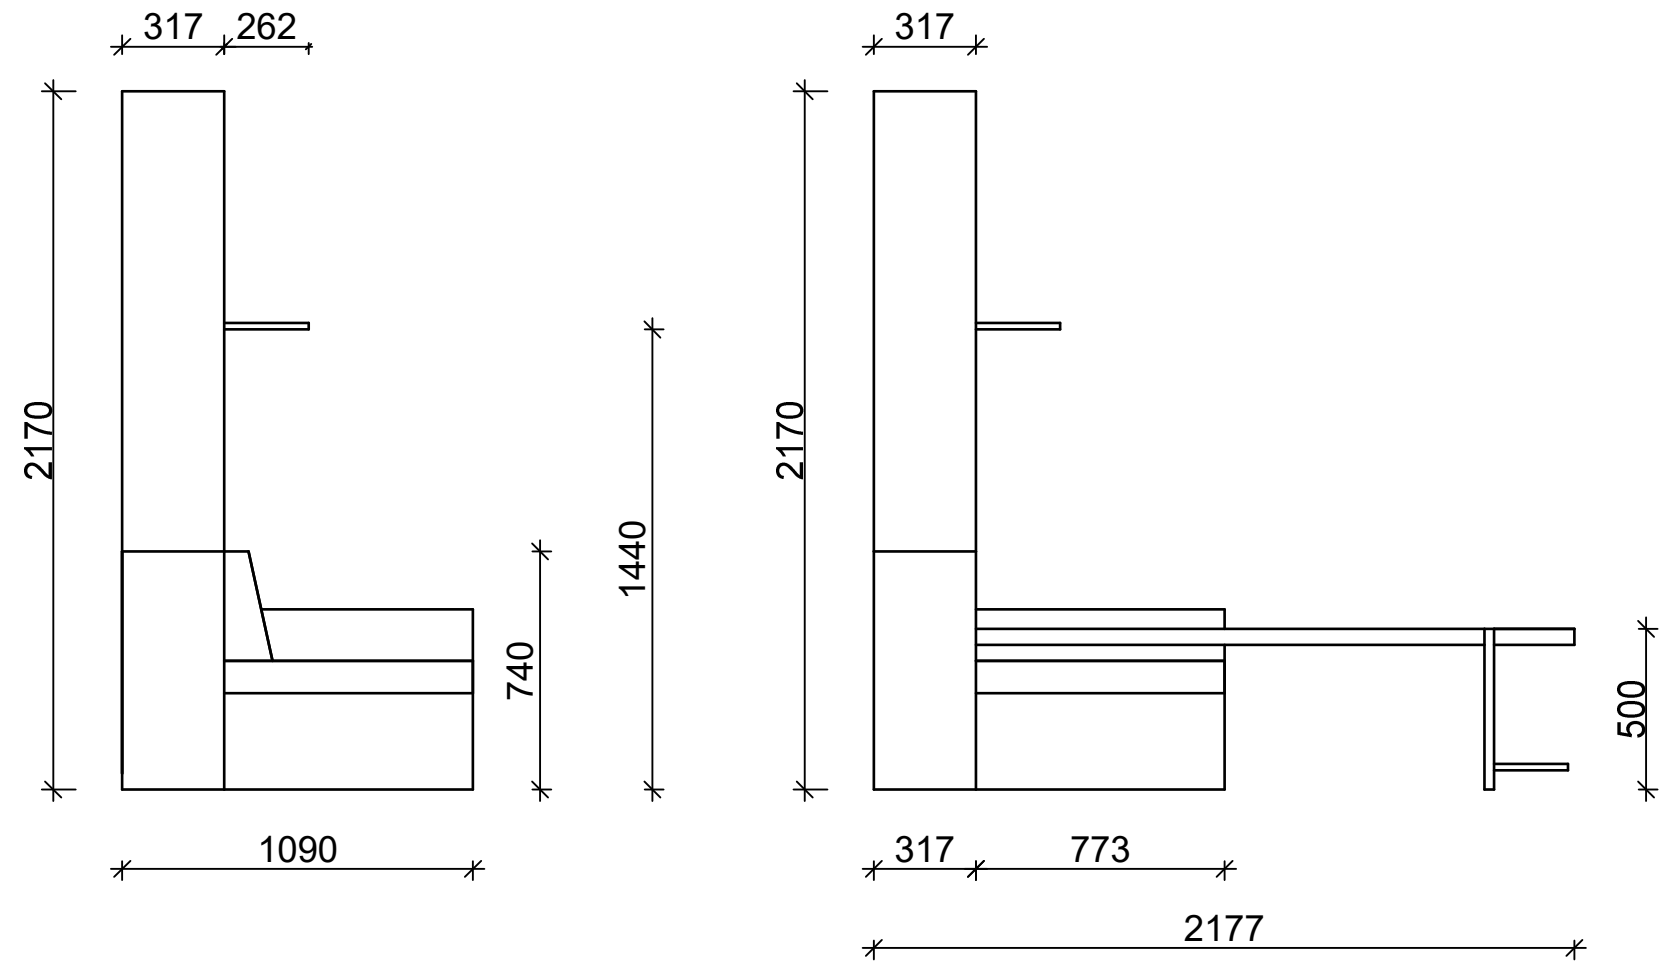

GHOST BASIC DOUBLE

GHOST CHAISE LOUNGE DOUBLE

* Measurements are subject to change without notice.
Please check with Interfar if critical dimensions are required.