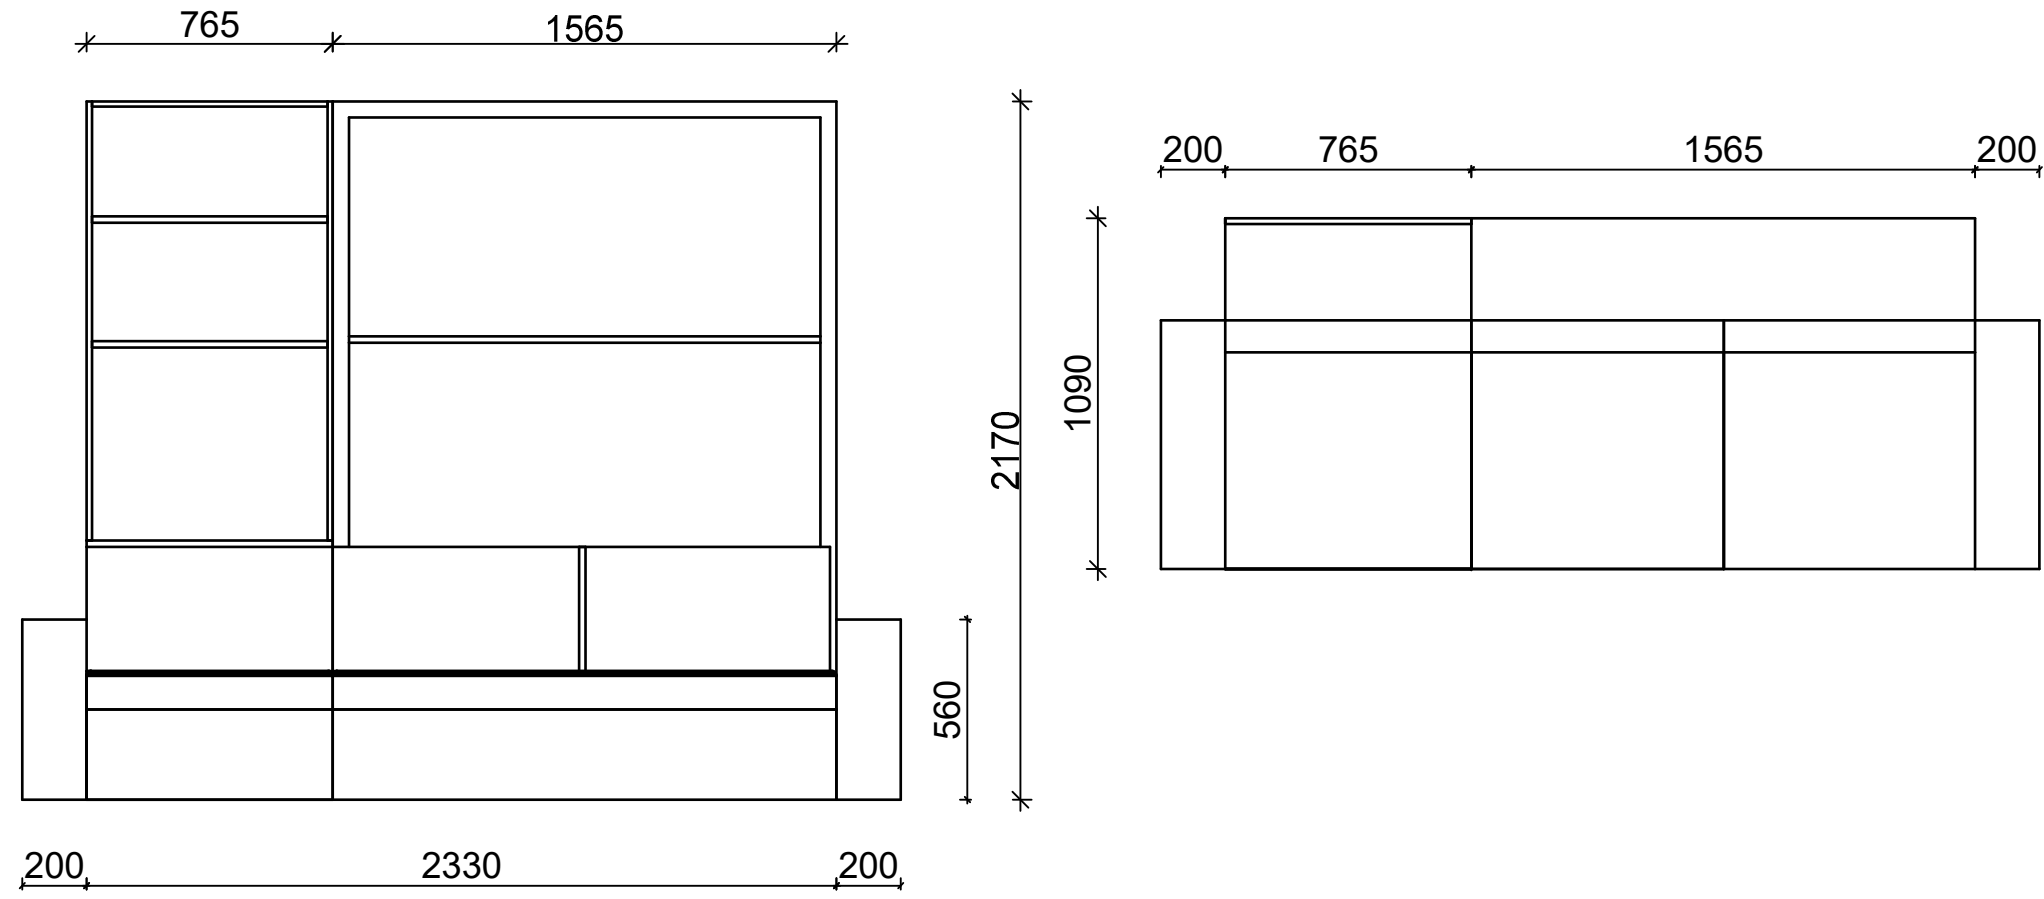

GHOST BASIC DOUBLE

GHOST CHAISE LOUNGE DOUBLE

* Measurements are subject to change without notice.
Please check with Interfar if critical dimensions are required.