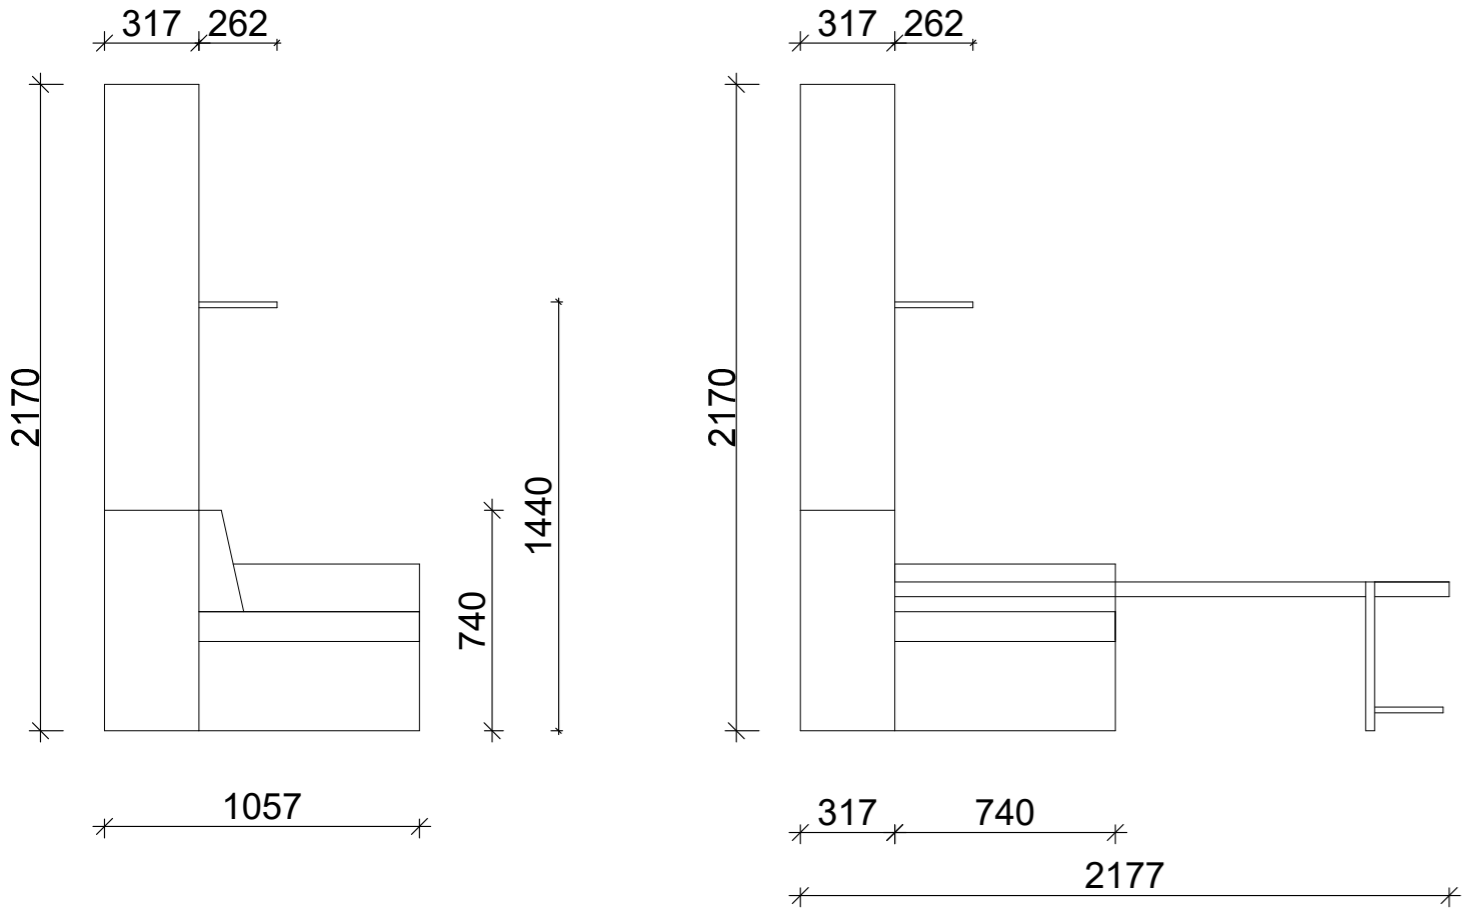

GHOST BASIC QUEEN

GHOST CHAISE LOUNGE QUEEN

* Measurements are subject to change without notice.
Please check with Interfar if critical dimensions are required.