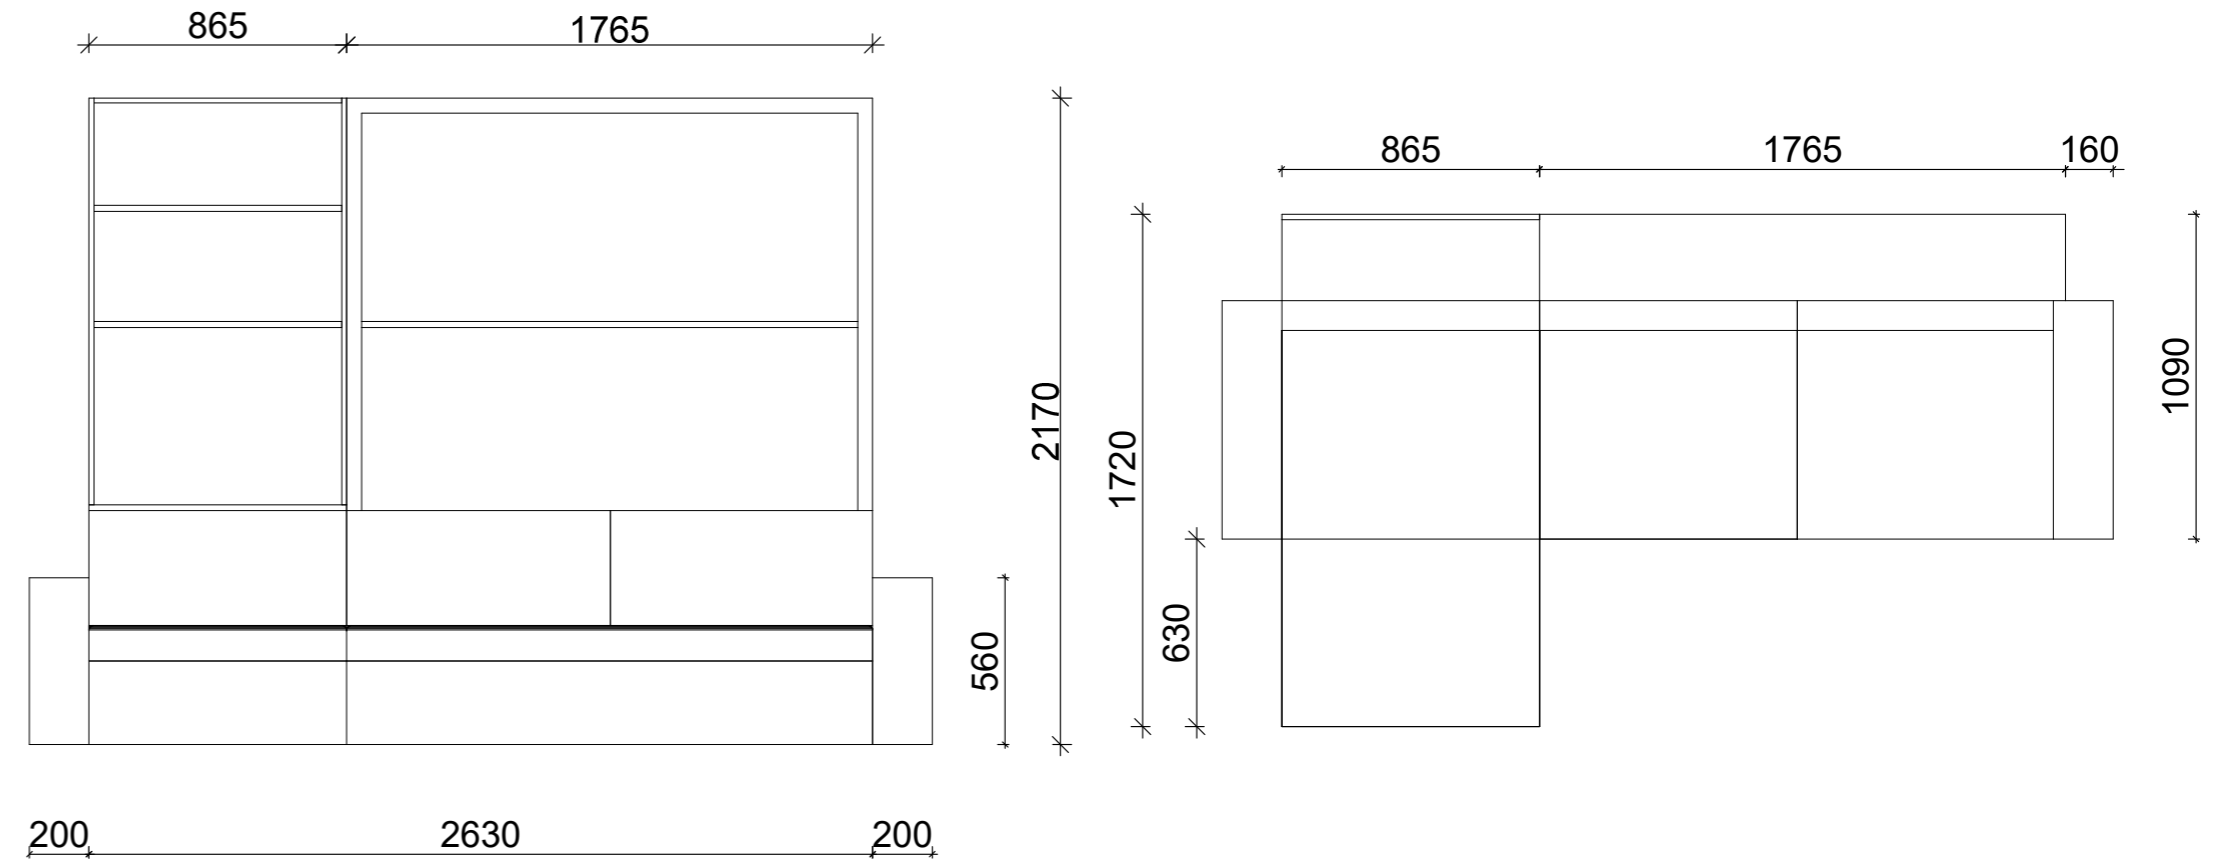

GHOST BASIC QUEEN

GHOST CHAISE LOUNGE QUEEN

* Measurements are subject to change without notice.
Please check with Interfar if critical dimensions are required.