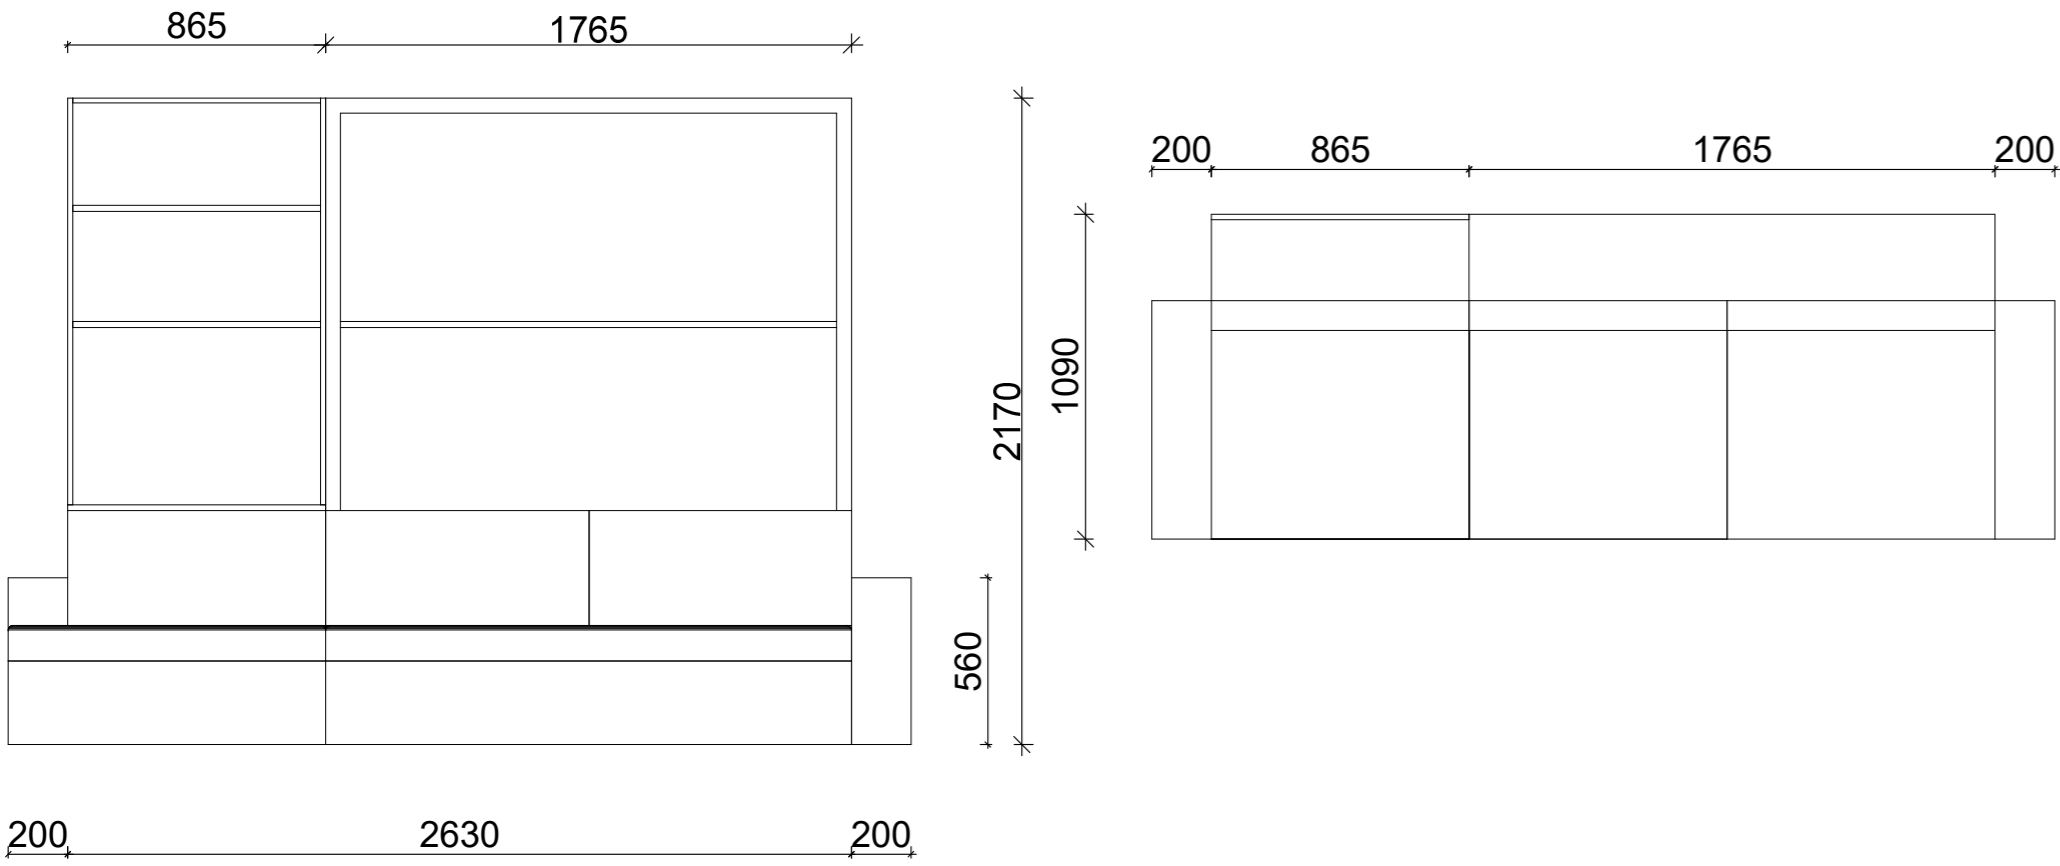

GHOST BASIC QUEEN

GHOST CHAISE LOUNGE QUEEN

* Measurements are subject to change without notice.
Please check with Interfar if critical dimensions are required.