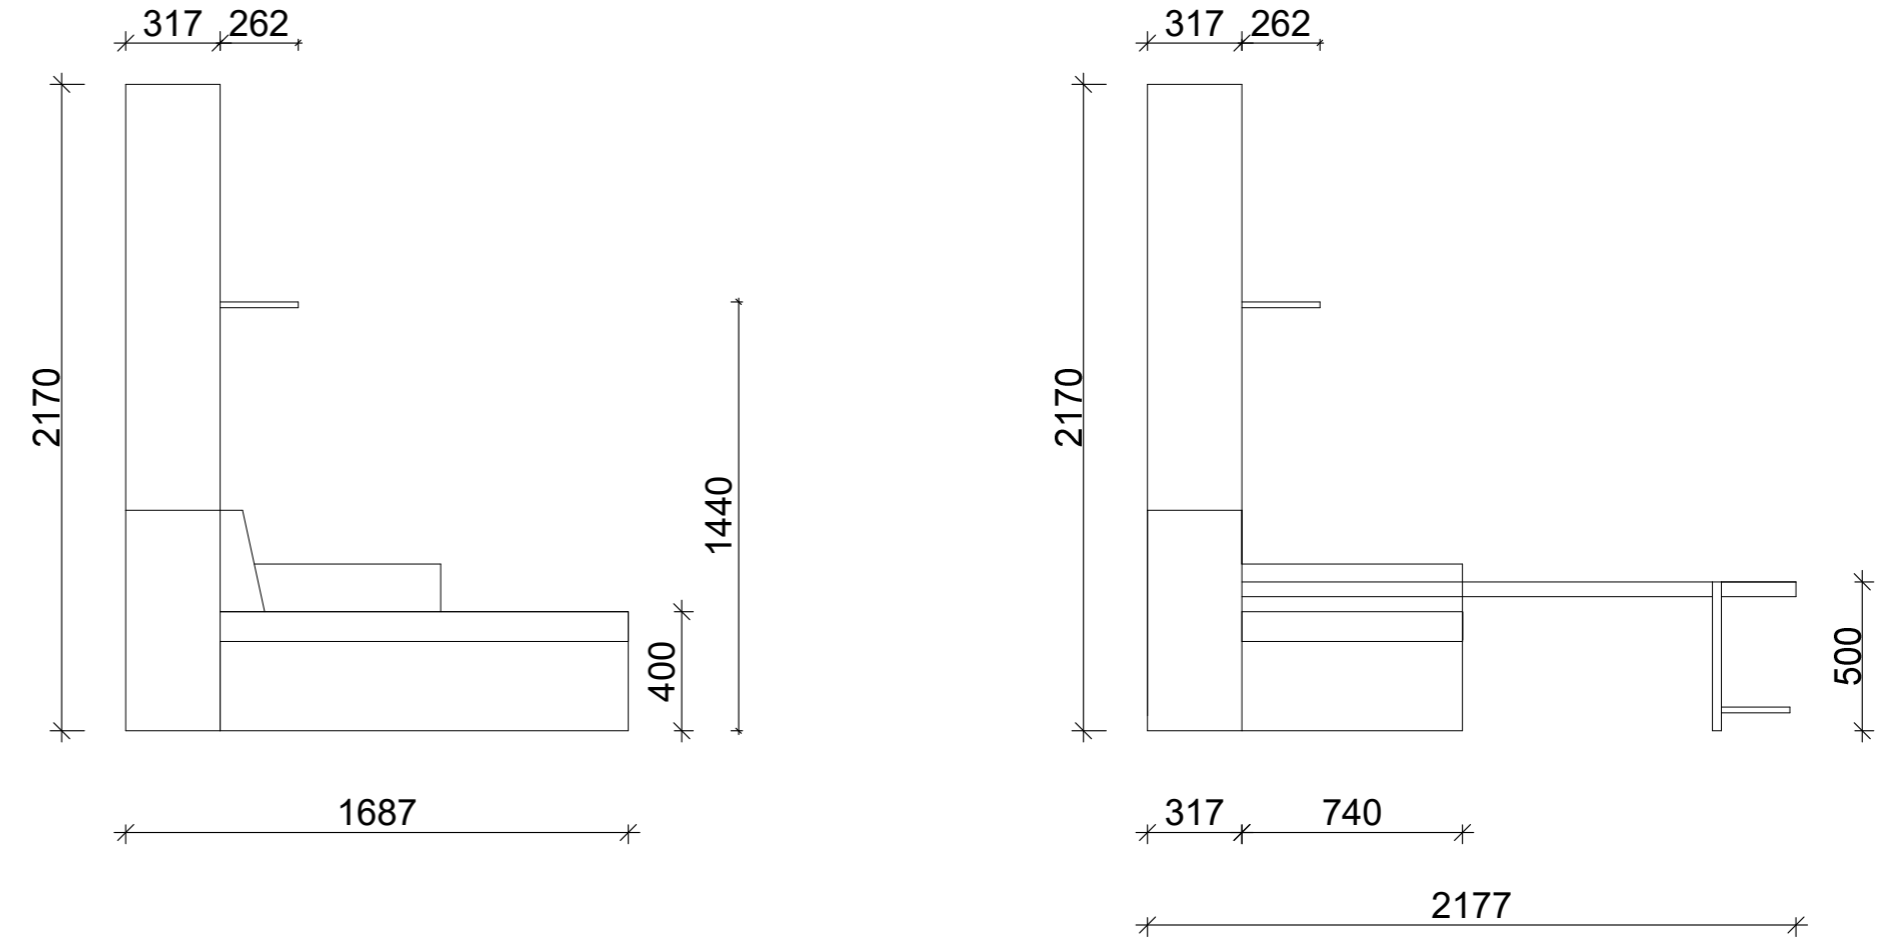

GHOST BASIC QUEEN

GHOST CHAISE LOUNGE QUEEN

* Measurements are subject to change without notice.
Please check with Interfar if critical dimensions are required.