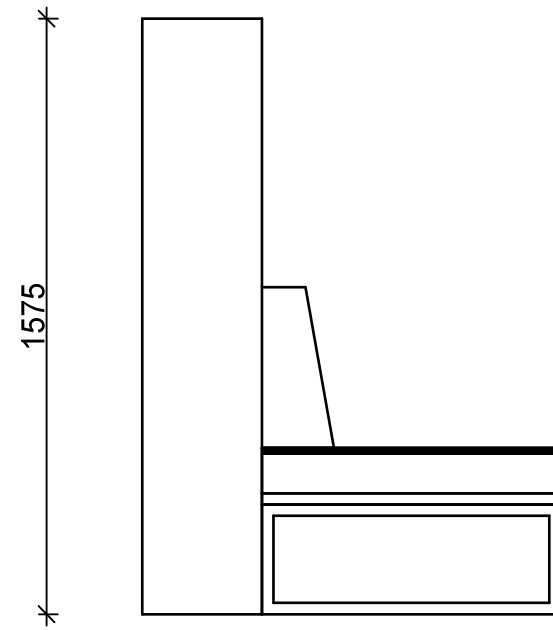

DOUBLE HOUDINI HORIZONTAL - SHORT VERSION

2170

317

1575

1107

790

317

317

865

1572

500

QUEEN HOUDINI HORIZONTAL - SHORT VERSION

2170

317

1775

1107

790

317

317

865

1772

500

*Measurements are subject to change without notice.
Please check with Interfar if critical dimensions are required.