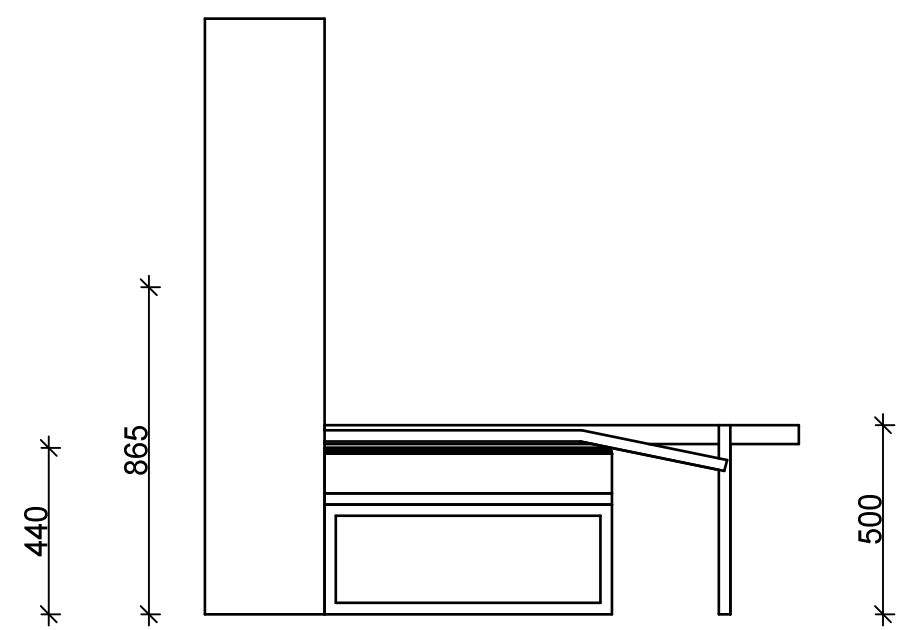

DOUBLE HOUDINI HORIZONTAL - SHORT VERSION

2170

317

1575

1107

790

317

317

865

1572

500

QUEEN HOUDINI HORIZONTAL - SHORT VERSION

2170

317

1775

1107

790

317

317

865

1772

500

*Measurements are subject to change without notice.
Please check with Interfar if critical dimensions are required.