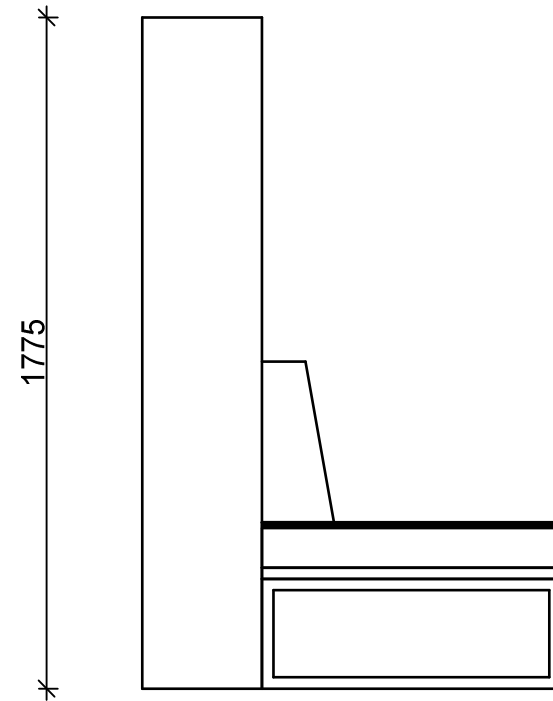

865

1572

500

QUEEN HOUDINI HORIZONTAL - SHORT VERSION

2170

317

1775

1107

790

317

317

865

1772

500

*Measurements are subject to change without notice.
Please check with Interfar if critical dimensions are required.